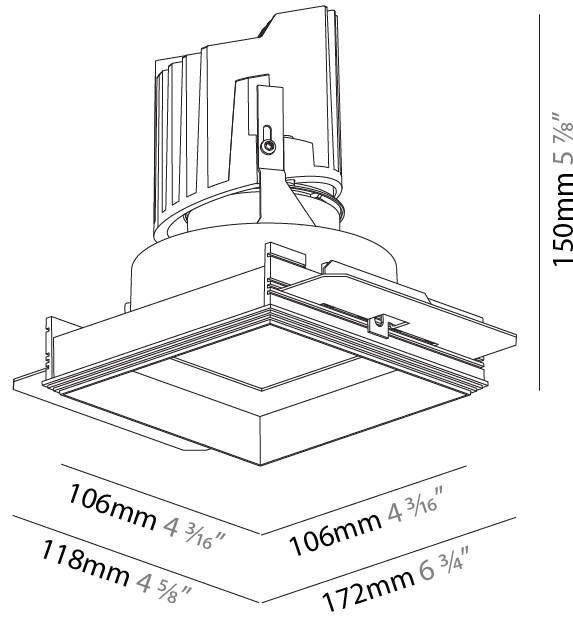

ELECTRICAL

Lamp Type: LED (Zhaga Standard)
Input Wattage (W): 16.5
Total Output Wattage (W): 14.7
Dimming: Dali Dimming
Driver Included: No
Driver Location: Recessed Housing
Driver Type: Constant Current - 120Vac
Driver Class: Class 2
Housing: See Components
Input Voltage (V): 120
Constant Current (MA): 350

LED

Number of LEDs: 1
Max. Delivered Lumen (lm): 770
Nominal Lumen (lm): 1140
CRI: >90 CRI
Lamp Life (hrs): 50000
Upon Request: RGB-W Tunable White Special Color Temperature Special LED

OPTICAL

Reflector^o: 20 / 40 / 60
Upon Request: Special Beam Angles

RATINGS AND CERTIFICATIONS

Certified By: Certified for North American Standards

IP rating: IP20
Zaneen Company Inc. © 2024, T 1800-388-3382, F 416-247-9319, www.zaneen.com

Available for International specifications by adding 'INT' at the end of the existing Model #. For assistance on 'custom' specifications, contact zteam@zaneen.com. In a constant effort to supply the best product, we reserve the right to change specifications or materials without notice. The most recent specification sheets are found at zaneen.com

PROJECT
TYPE
SPECIFIER
QUANTITY
DATE