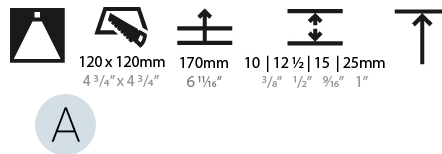

ELECTRICAL

Lamp Type: LED (Zhaga Standard)
Input Wattage (W): 16.5
Total Output Wattage (W): 14.7
Dimming: Dali Dimming
Driver Included: No
Driver Location: Recessed Housing
Driver Type: Constant Current - 120Vac
Driver Class: Class 2
Housing: See Components
Input Voltage (V): 120
Constant Current (MA): 350

LED

Number of LEDs: 1
Max. Delivered Lumen (lm): 770
Nominal Lumen (lm): 1140
CRI: >90 CRI
Lamp Life (hrs): 50000
Upon Request: RGB-W Tunable White Special Color Temperature Special LED

OPTICAL

Reflector^o: 20 / 40 / 60
Upon Request: Special Beam Angles

RATINGS AND CERTIFICATIONS

Certified By: Certified for North American Standards

IP rating: IP20
Zaneen Company Inc. © 2024, T 1800-388-3382, F 416-247-9319, www.zaneen.com

Available for International specifications by adding 'INT' at the end of the existing Model #. For assistance on 'custom' specifications, contact zteam@zaneen.com. In a constant effort to supply the best product, we reserve the right to change specifications or materials without notice. The most recent specification sheets are found at zaneen.com

PROJECT
TYPE
SPECIFIER
QUANTITY
DATE