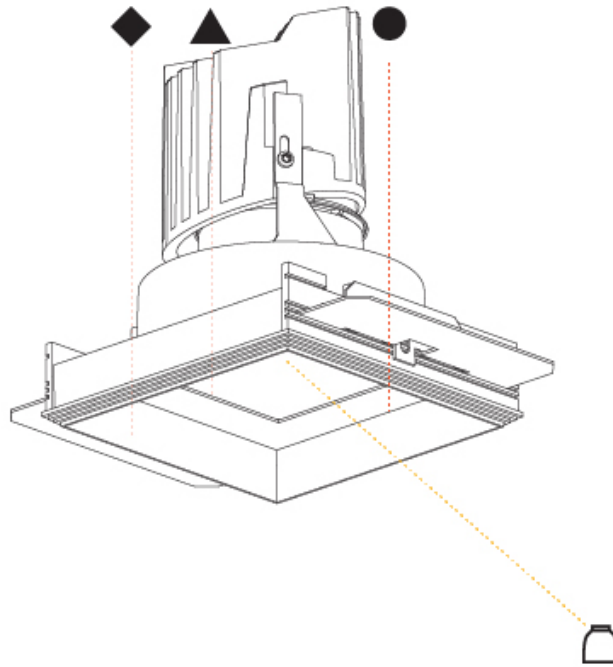

## BIONIQ SQUARE DEEP COMFORT TRIMLESS

A35533-

PROJECT \_\_\_\_\_

TYPE \_\_\_\_\_

SPECIFIER \_\_\_\_\_

QUANTITY \_\_\_\_\_

DATE \_\_\_\_\_

PROJECT \_\_\_\_\_  
 TYPE \_\_\_\_\_  
 SPECIFIER \_\_\_\_\_  
 QUANTITY \_\_\_\_\_  
 DATE \_\_\_\_\_